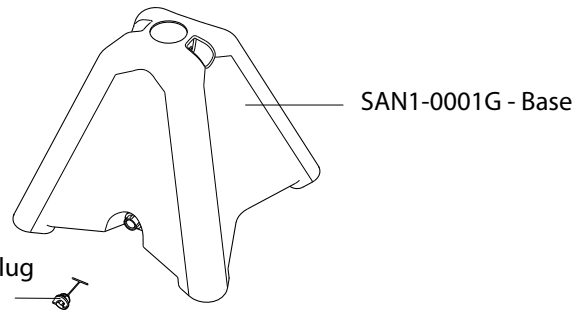

SAN1-0004G -
Foam Dispenser Holder
(2) PC-000158 -
Self-Tapping Screws

(4) FD1-1000 -
Hand Foam Dispenser
(16) PC-000105 - Rivet
(16) PC-000106 - Washer

SAN1-0005 -
Dispensing Pipe

PC-000762 -
Locking Rod

PC-000205M - Lock

SAN1-0001G - Base

PC-000554 - 1" Plug
Gray w/Tether
(1) PC-000345 - O-Ring